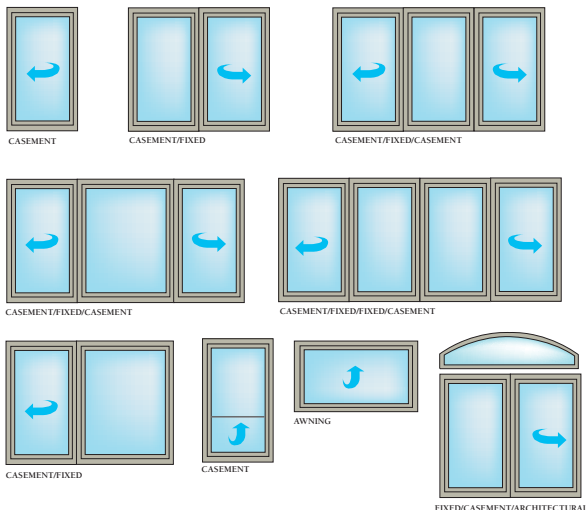

Casement and Awning

The ever popular casement window is a time honoured classic.

Complimentary to almost any style of home the casement window provides elegant unobstructed views, maximum ventilation, effortless operation and is the ultimate in performance and quality.

The design incorporates multi-chamber construction ensuring extra rigidity and insulating value. Fusion welded corners gives the window structural integrity and outstanding air and water tightness, while its beveled external sash provides a slim line look.

Operating is effortless. The concealed hinges and operator hardware allows the casement window to open like a door. It can be hinged on the right or left, and opens a full 90 degrees allowing 4 inches of hinge side clearance for easy cleaning from the inside of the home. Its multi-point locking system operates easily providing maximum security. Choose an awning window that hinges from the top to have ventilation during light rain.

The casement windows unique style allows it to be used in many different design configurations. By itself or mullered together with other casements, or with fixed architectural shapes, the casement window is flexible to suit almost any opening and is the perfect choice.

Casement window combinations are as endless as your imagination.