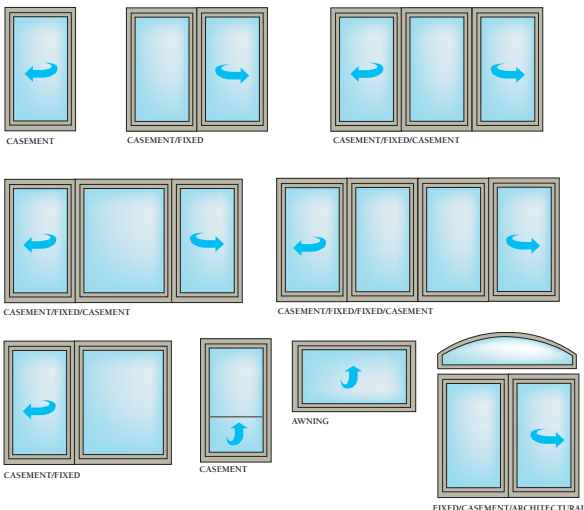

Casement and Awning

The ever popular casement window is a time honoured classic.

Complimentary to almost any style of home the casement window provides elegant unobstructed views, maximum ventilation, effortless operation and is the ultimate in performance and quality.

The design incorporates multi-chamber construction ensuring extra rigidity and insulating value. Fusion welded corners gives the window structural integrity and outstanding air and water tightness, while its beveled external sash provides a slim line look.

Operating is effortless. The concealed hinges and operator hardware allows the casement window to open like a door. It can be hinged on the right or left, and opens a full 90 degrees allowing 4 inches of hinge side clearance for easy cleaning from the inside of the home. Its multi-point locking system operates easily providing maximum security. Choose an awning window that hinges from the top to have ventilation during light rain.

The casement windows unique style allows it to be used in many different design configurations. By itself or mullered together with other casements, or with fixed architectural shapes, the casement window is flexible to suit almost any opening and is the perfect choice.

Casement window combinations are as endless as your imagination.